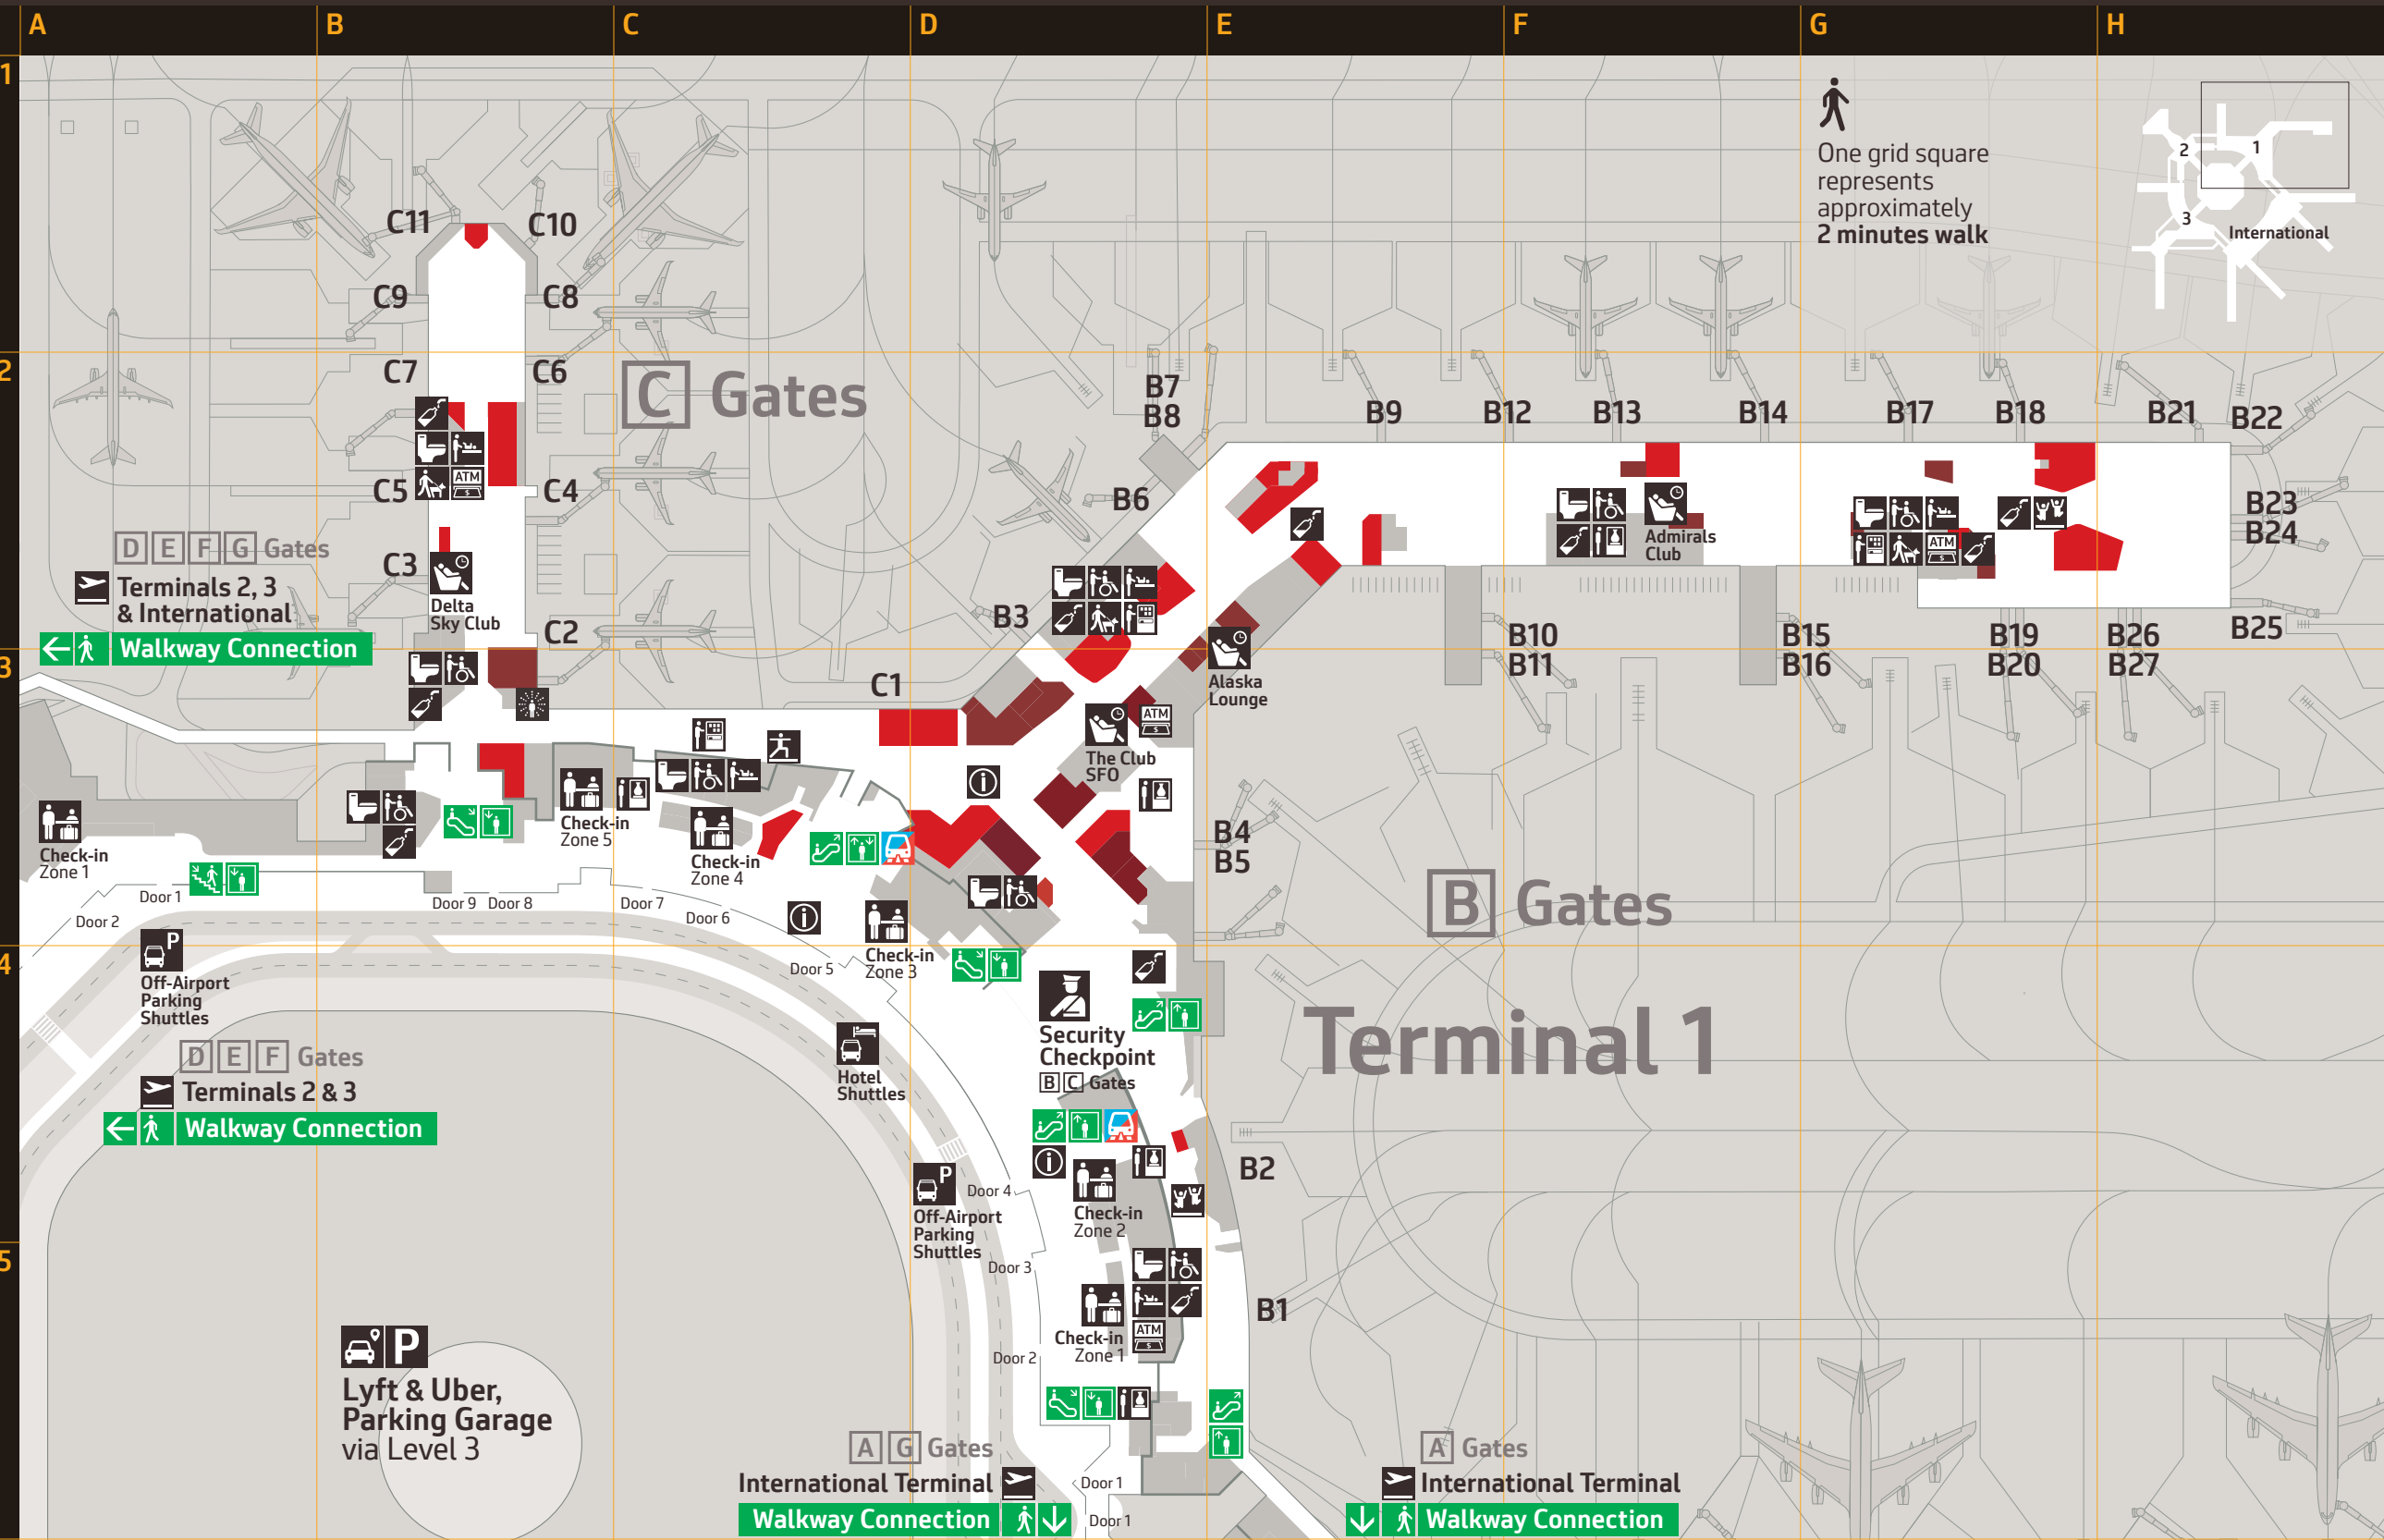

Essentials

-  Animal Relief Area
-  ATM
-  Baby Care
-  Children's Area
-  Companion Care Restroom
-  Exhibition
-  Restroom
-  Sensory Room
-  Vending Machine
-  Water
-  Yoga Room

Directory

Restaurants & Bars

Counter Services	Grid
Amy's Drive Thru Vegetarian	D2
Bun Mee Vietnamese	D3
Café X Café	D4
Dogpatch Bakehouse & Caffé	B1
Dolores Park Café	B2
Farmerbrown American	B2
Gateside Market Deli	G2
Illy Caffé	E2
Little Skillet American	B2
Mama Go's Filipino Cuisine	G2
Poke to the Max Hawaiian	D3
Pronto! Deli	C3
Proper Food Café	E2
Ritual Coffee Café	D3
SF Eats American	D3
Starbird American	F2
Taste City American	B3
The Little Chihuahua Mexican	D3
Bourbon Pub American & Bar	E2
Drake's Flyaway American & Bar	G2
Perry's American & Bar	D3

Shopping

Beauty & Wellness	Grid
L'Occitane	G2
MAC	D3
Books & News	
49 Mile Market	B3
DepARTures	G2
Green Apple Books	D3
Mills Cargo Newsstand	D3
Skyline News & Gifts	F2
The Scoop	B2
Fashion & Accessories	
Fireworks	D3
Johnston & Murphy	D3
NYS Collection	G2
Pack-N-Go	D2
San Franspsycho	D3
Food & Drink	
GR Chocolate Boutique	F2
Technology	
iStore	D3
Travel & Gifts	
Lego	D3
The Bay Collection	D2

Lounges & Clubs

Admirals Club	F2
Alaska Lounge	E2
Delta Sky Club	B2
The Club SFO	D3

Museums & Art

Exhibition	D3, D4, D5, E3
------------	----------------