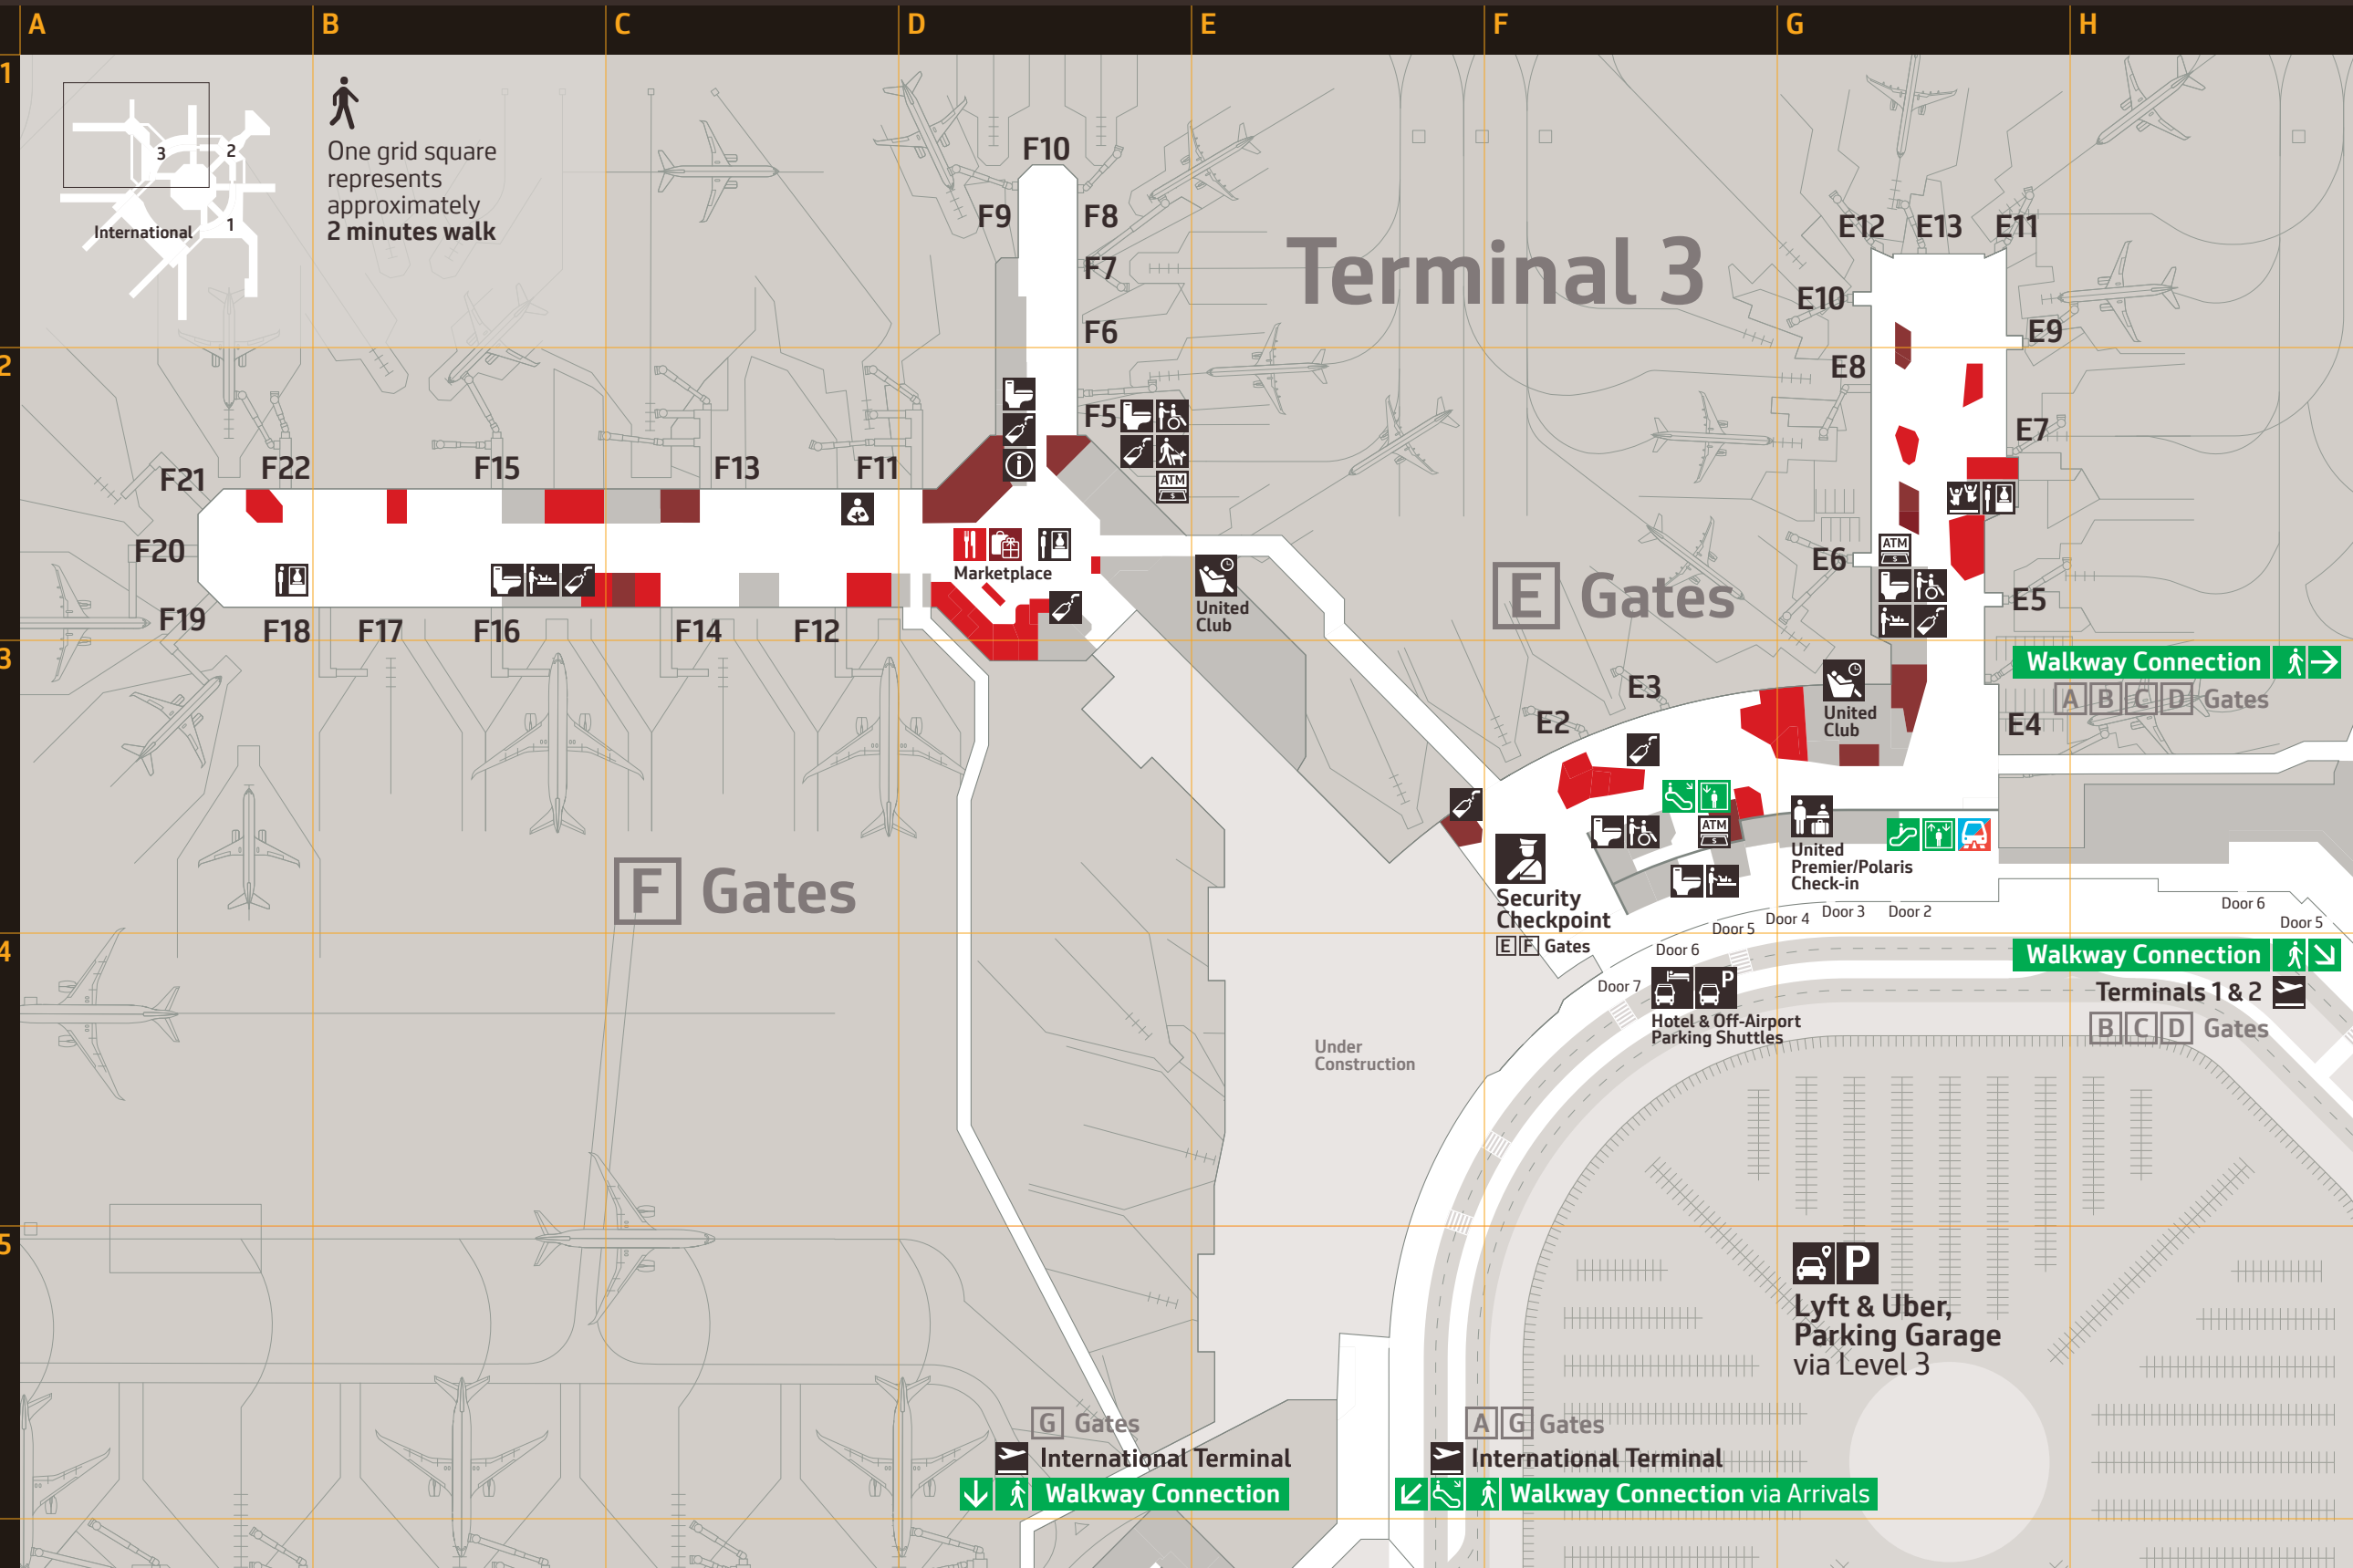

Welcome to SFO

Terminal 3

We want to ensure your experience at the Airport is an exceptional part of your trip.

At SFO, you'll enjoy airport services that go far beyond the ordinary. This is your free guide to Terminal 3 and the Walkway Connection to the International Terminal.

Essentials

- Animal Relief
- ATM
- Baby Care
- Children's Area
- Companion Care Restroom
- Exhibition
- Nursing Room
- Restroom
- Vending Machine
- Water

Directory

Shopping			
Books & News	Grid		
Compass Books	E3	Klein's Deli and Coffee Bar Deli C2, G2	
SF Magazine News	D2	Koi Palace Express Chinese D2	
SF Travel News	G3	Ladle & Leaf Soup & Salad D2	
Fashion & Accessories			
Jo Malone & Tom Ford	F3	Peet's Coffee Café F3	
Skyline News & Gifts	G1	Pronto! Deli G3, B2	
Sunglass Hut	G3	Proposition Chicken Fast Food D2	
Food & Drink			
The Chocolate Market	G2	Sankaku Japanese F3	
Travel, Accessories & Gifts			
Chalo	C2	Sidewalk Juice Café C2	
District Market	D2	Sushirrito Japanese & Mexican D2	
Foggy Notion	G2	Urban Tortilla Mexican G2	
Silicon Valley News	C2	Table Service	
Socola Chocolatier	G2	Mission Bar & Grill American & Bar G2	
Restaurants & Bars			
Counter Services		Grid	
Amoura Café Café	D2	San Francisco Giants Clubhouse American & Bar B2	
Bacon Bacon Fast Food D3		SF Uncork'd Wine Bar B2	
Bun Mee Vietnamese D2		Union Street Gastropub American & Bar F3	
Burger King Fast Food F3			
Dogpatch Bakehouse & Café Bakery & Café G2		Lounges & Clubs	
Farley's Community Café Bakery & Café A2		United Club	D2, G3
Green Beans Coffee Co Café D2		Museums & Art	
		Exhibition	A2, D2, E4, G2